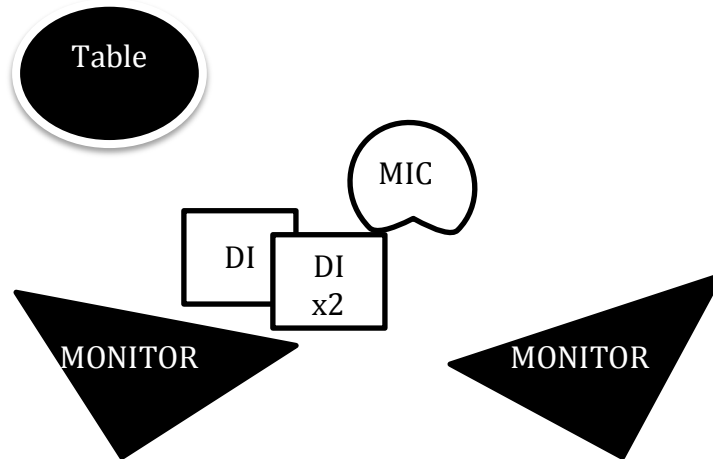

FINDLAY NAPIER – STAGE PLOT

CHANNEL LIST

- 1- Vocal SM 58 or KMS105 on a boom stand
- 2- Guitar Double DI output 1- Pickup
- 3- Guitar Double DI output 2- built in mic
- 4- Ukulele DI

REQUIREMENTS

- 1- A monitor mix
- 2- Power on stage for pedals
- 3- Flat bar stool\ tall table
- 4- Phantom Power for DIs