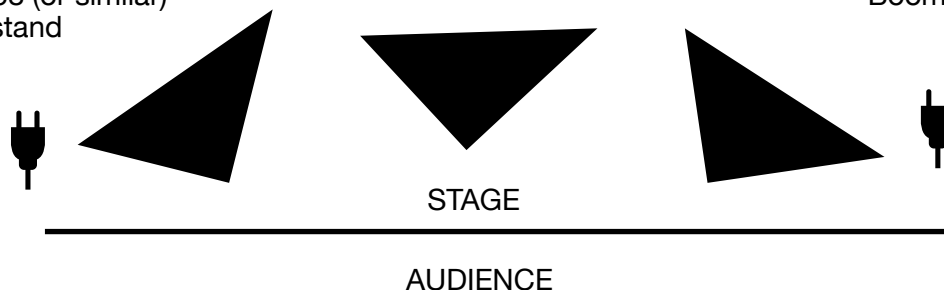

Findlay

Acoustic Guitar 2x XLR leads
+48v
(DI box supplied)
Out1- Built in mic and
Out 2 - humbucker pickup

Gillian

Fiddle Mic- 1 x XLR w/ +48v
Fiddle DI- 1 x DI box
Vocal- 1 x SM58 (or similar)
Boom stand

Mike

Tenor Guitar 1 x DI
Vocal 1xSM58 (or similar)
Boom Stand

Findlay Napier & Gillian Frame: The Ledger

Channel List

1) Gillian Vocal
2) Findlay vocal
3) Mike vocal
4) Gillian Fiddle Mic (DPA)
5) Gillian Fiddle DI
6) Findlay Guitar (built in mic)
7) Findlay Guitar (Humbucker)
8) Ali Tenor Guitar DI

Three separate monitor mixes please.

FYI: Gillian plays one fiddle which has two outputs, mic and DI. Findlay plays one acoustic guitar which has two outputs, mic and DI.

KEY:

Power for FX units. 240v power outlet

Monitor Wedge

We also require:

3 armless (dining) chairs
Drinking water backstage
Access to toilet backstage
A car parking space near the venue

Contact details:

Findlay Napier 07989332407 or
info@findlaynapier.com

PROJECTION:

Each song of the show has an accompanying slide. We will provide the slide show either online (WeTransfer/Dropbox) or on a memory stick. We need the slides to appear behind us on a screen. It is best that we discuss how we achieve this part of the show before the event to make sure it runs smoothly and the correct equipment is in place.